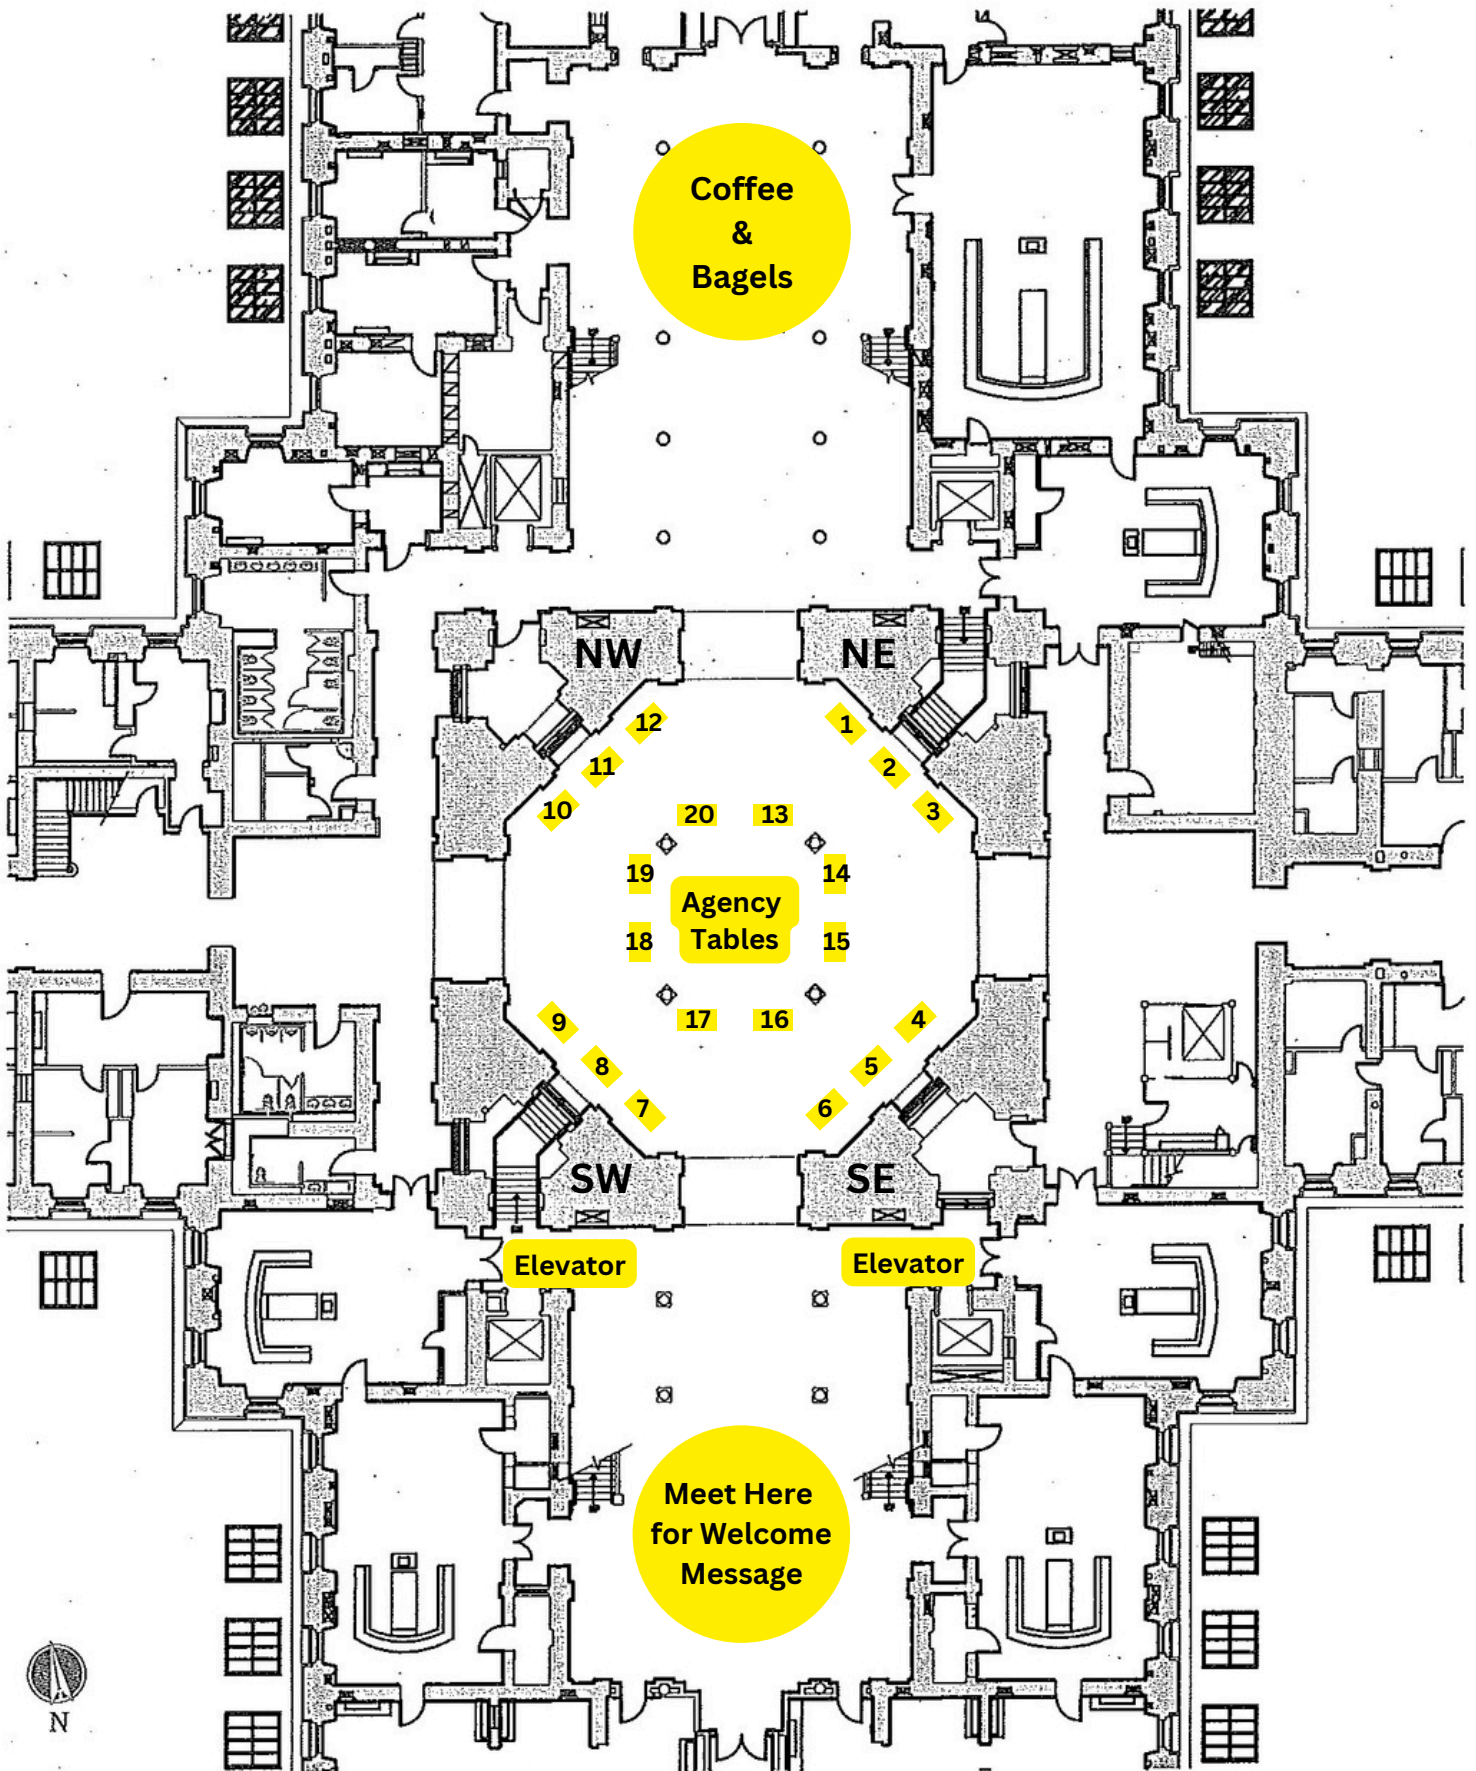

1st Floor Rotunda